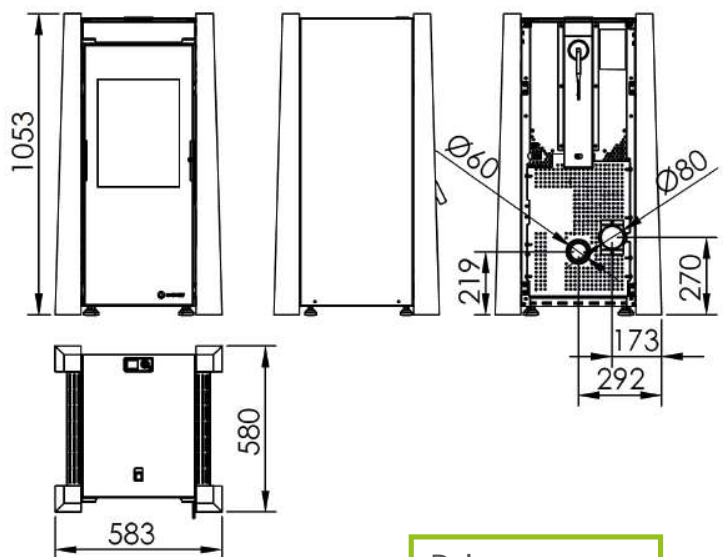

Inclus

Poêle à granulés / Air

- Etanche (RT 2012).
- Modulation automatique de l'air de combustion, de l'apport de combustible et de l'air de convection.
- Electronique exclusive ECOFOREST.
- Gestion par wifi et internet.
- Contrôle et programmation par température ambiante ou par puissance.
- Polycombustible (granulés, coques d'amandes, noyaux d'olives).
- Vacuum cleaning system.
- Multiples systèmes de sécurité.
- Panier perforé en fonte.
- Echangeur à ailettes sans entretien quotidien.
- Foyer avec fonte et vermiculite.